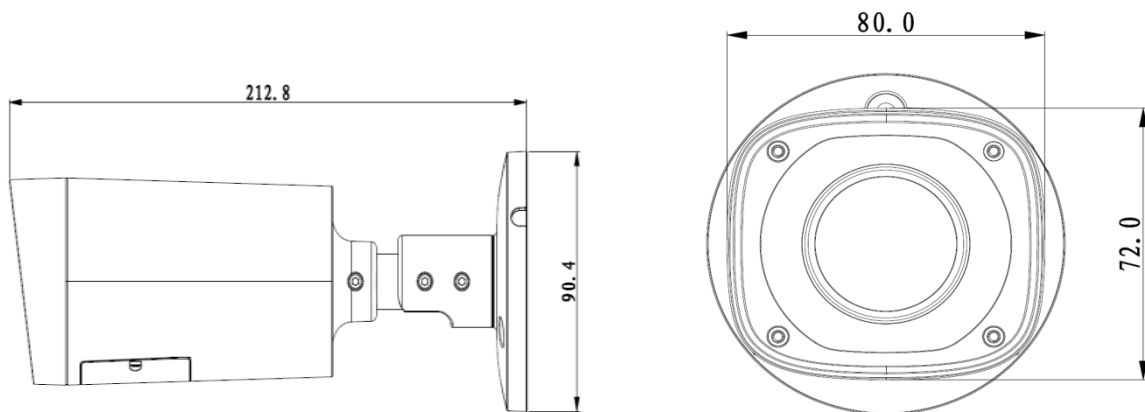

DH-IPC-HFW2320R-ZS/VFS

Technical Specifications

Model	DH-IPC-HFW2320R-VFS	DH-IPC-HFW2320R-ZS
Camera		
Image Sensor	1/3" 3Megapixel progressive scan CMOS	
Effective Pixels	2304(H)x1536(V)	
Scanning System	Progressive	
Electronic Shutter Speed	Auto/Manual, 1/3(4)~1/100000s	
Min. Illumination	0. 01Lux/F1.4 (Color), 0Lux/F1.4(IR on)	
S/N Ratio	More than 50dB	
Video Output	N/A	
Camera Features		
Max. IR LEDs Length	30m	
Day/Night	Auto(ICR)/Color/B/W	
Backlight Compensation	BLC / HLC / DWDR	
White Balance	Auto/Manual	
Gain Control	Auto/Manual	
Noise Reduction	3D	
Privacy Masking	Up to 4 areas	
Lens		
Focal Length	2.7mm~12mm	2.7mm~12mm
Max Aperture	F1.4	F1.4
Focus Control	Manual	Auto
Angle of View	H: 92° ~ 28°	H: 92° ~ 28°
Lens Type	Manual/ Fixed Iris	Motorized/ Fixed Iris
Mount Type	Board-in Type	Board-in Type
Video		
Compression	H.264/ H.264H/ MJPEG	
Resolution	3M(2304x1296) (2048x1536)/1080P(1920x1080)/1.3M(1280×960) /720P(1280×720)/D1(704×576/704×480)/CIF(352×288/352×240)	
Frame Rate	Main Stream	3M(1 ~ 20fps)/1080P (1 ~ 25/30fps)
	Sub Stream	D1/CIF(1 ~ 25/30fps)
Bit Rate	H.264H: 40K ~ 8192Kbps;	
Audio		
Compression	N/A	
Interface	N/A	
Network		
Ethernet	RJ-45 (10/100Base-T)	
Wi-Fi	N/A	
Protocol	IPv4/IPv6, HTTP, HTTPS, SSL, TCP/IP, UDP, UPnP, ICMP, IGMP, SNMP, RTSP, RTP, SMTP, NTP, DHCP, DNS, PPPOE, DDNS, FTP, IP Filter, QoS, Bonjour	
Compatibility	ONVIF, CGI	
Max. User Access	20 users	

DH-IPC-HFW2320R-ZS/VFS

Smart Phone	iPhone, iPad, Android, Windows Phone	
Auxiliary Interface		
Memory Slot	Micro SD , Max 128GB	
RS485	N/A	
Alarm	N/A	
PIR Sensor Range	N/A	
General		
Power Supply	DC12V/PoE (802.3af)	
Power Consumption	<5.5W	<8.5W
Working Environment	-30°C~+60°C, Less than 95% RH	
Ingress Protection	IP67	
Vandal Resistance	N/A	
Dimensions	72mm×80mm×212.8mm	
Weight	0.65kg	

DH-IPC-HFW2320R-ZS/VFS

Dimensions (mm)

Accessory (optional)